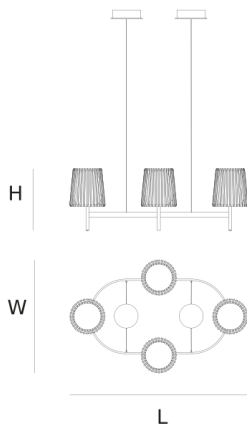

Product data sheet

Date: June 15th 2021

ABOUT JULIA OVAL

CHANDELIER by Daniel Becker

A reinterpretation of the classic textile plissé shade. Julia series includes suspensions, chandeliers, wall, floor and table lamps. Each one consists of two shades: the outer is handmade of brass, while the inner is made of translucent glass. Both shades are connected to a classic table lamp in a way that signifies the present archetypal gesture.

DIMENSIONS

L 100 cm 39.4 inch
H 35 cm 13.8 inch
W 60 cm 23.6 inch

LIGHTSOURCE

4 x E14 led, 4W, 1040LM,
2000-2900K

FINISH

Chrome plated
Brass

TYPE.NR

CANOPY

Ø 17 cm 6.7 inch
H 5 cm 2 inch

INCLUDED

Yes

CABLELENGTH

Up to 200 cm 78 inch

| | |
|--------------------|--|
| TYPE | chandelier |
| STANDARD | The fixture is supplied with dim to warm led lamps. Black canopy with cover plate in matching colour of the fixture. |
| OPTIONAL | |
| TRANSFORMER/DRIVER | n/a |
| DIMMING | led dimmer |